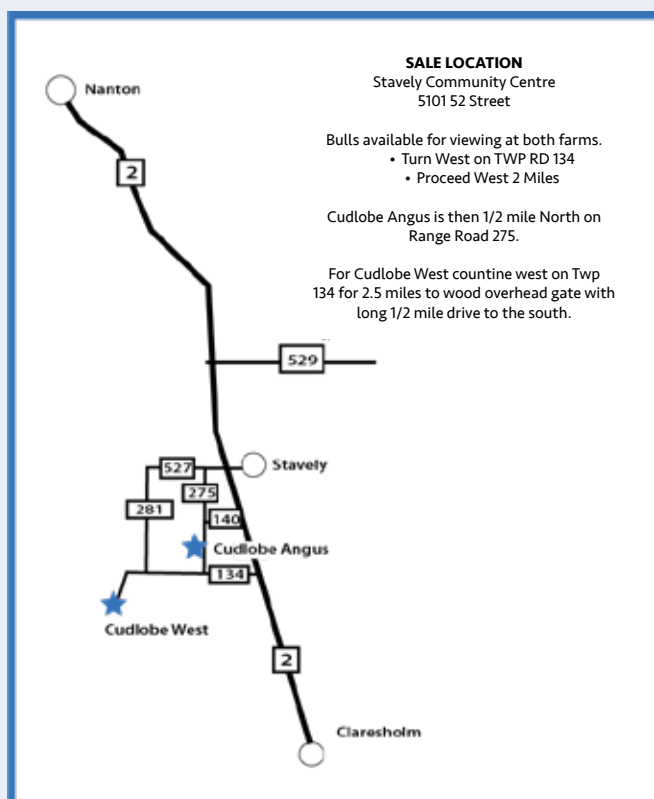

24th Annual REAL BULLS FOR REAL COWBOYS

Wednesday, December 6, 2023 • Sale: 3:00pm

SALE LOCATION: STAVELY COMMUNITY HALL, STAVELY, AB.

ON OFFER 155 YEARLING ANGUS BULLS

SALES STAFF:

Steve Dorran, Auctioneer (760) 972-7736
Dory Gerrard, Ringman (403) 302-1016
Ryan Hurlburt, Ringman (306) 292-9812
Mark Holowaychuk, OBI (403) 896-4990
Roger Peters, OBI (403) 828-9815
Kurt Pedersen, OBI (780) 209-9999
Rob Bergevin (403) 625-7171
Justin Keely, S.A.L.E. (403) 627-6534
Mark Shologan, DLMS (780) 699-5082

SPECIAL REPS:

Dave Callaway, Angus World

SALE HEADQUARTERS:

Sportsman Motor Inn, Claresholm, AB
(403) 625-3347 • (403) 625-4042

TERMS:

Payment Plan If One Chooses 1/2 Down Sale Day, 1/2 Due Upon Delivery All Bulls are to be settled for sale day, unless arrangements have been made with Cudlobe Farms. Registration Papers will be transferred with final payment has been made.

CUDLOBE ANGUS

DYCE & ADRIANNA BOLDUC: (403) 549-2228

DYCE'S CELL (403) 625-0981

KAITLYNN'S CELL (403) 682-9947

KEVIN'S CELL (403) 625-9429

BOX 9, STAVELY, AB TOL 1Z0

CUDLOBE ANGUS WEST

DAVID BOLDUC: CELL (403) 625-0499

MAT, ADELEEN, MERRIT, KARIS & NEWTON BOLDUC

MAT'S CELL: (403) 625-1113

BOX 67, STAVELY, AB TOL 1Z0

Internet Bidding Available

DLMS
www.dlms.ca

For more information call DLMS:
Mark Shologan 780.699.5082 or
DLMS Purebred Team 780.991.3025

OBI LIVESTOCK LTD.

Mark Holowaychuk (403) 896-4990

Roger Peters (403) 828-9815

Kurt Pedersen (780) 209-9999

Kylie Simpson (780) 385-8446

Jesse Emery (780) 284-3490

email for catalogue o.b.i@shaw.ca

VIEW THE CATALOGUE ONLINE AT: WWW.CATTLEMANAGEMENT.CA

SALE DAY PHONES: DYCE'S CELL (403) 625-0981 • DAVID'S CELL (403) 625-0499 • MAT'S CELL (403) 625-1113

MARK'S CELL (403) 896-4990 • ROGER'S CELL (403) 828-9815 • KURT'S CELL (780) 209-9999