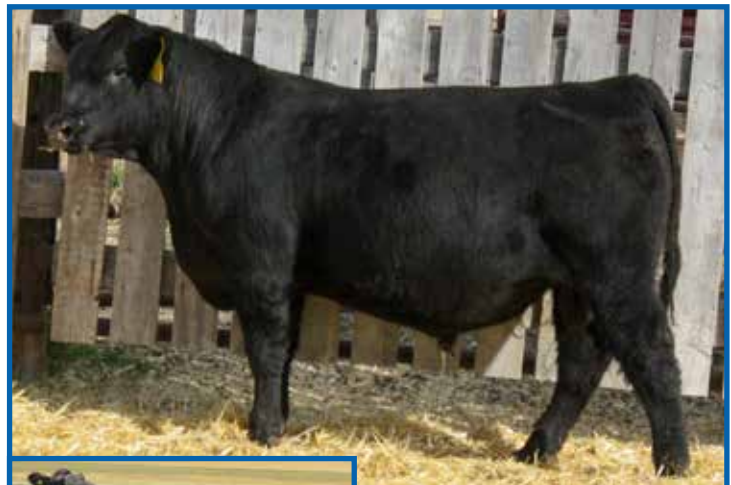

	CE	BW	WW	YW	MILK	CW	REA	IMF	FAT	CBI
EPD	14.0	-0.7	60	105	30	54	0.55	1.51	0.089	295
TOP %	1	7	24	25	5	17	38	1	100	35

This heifer bull is nothing but impressive as he was orphaned in March. He is correct in his lines coming from the great 119A who is the dam of two past purebred bulls, including Cudlobe Peyton 125H currently walking at Southland Cattle.