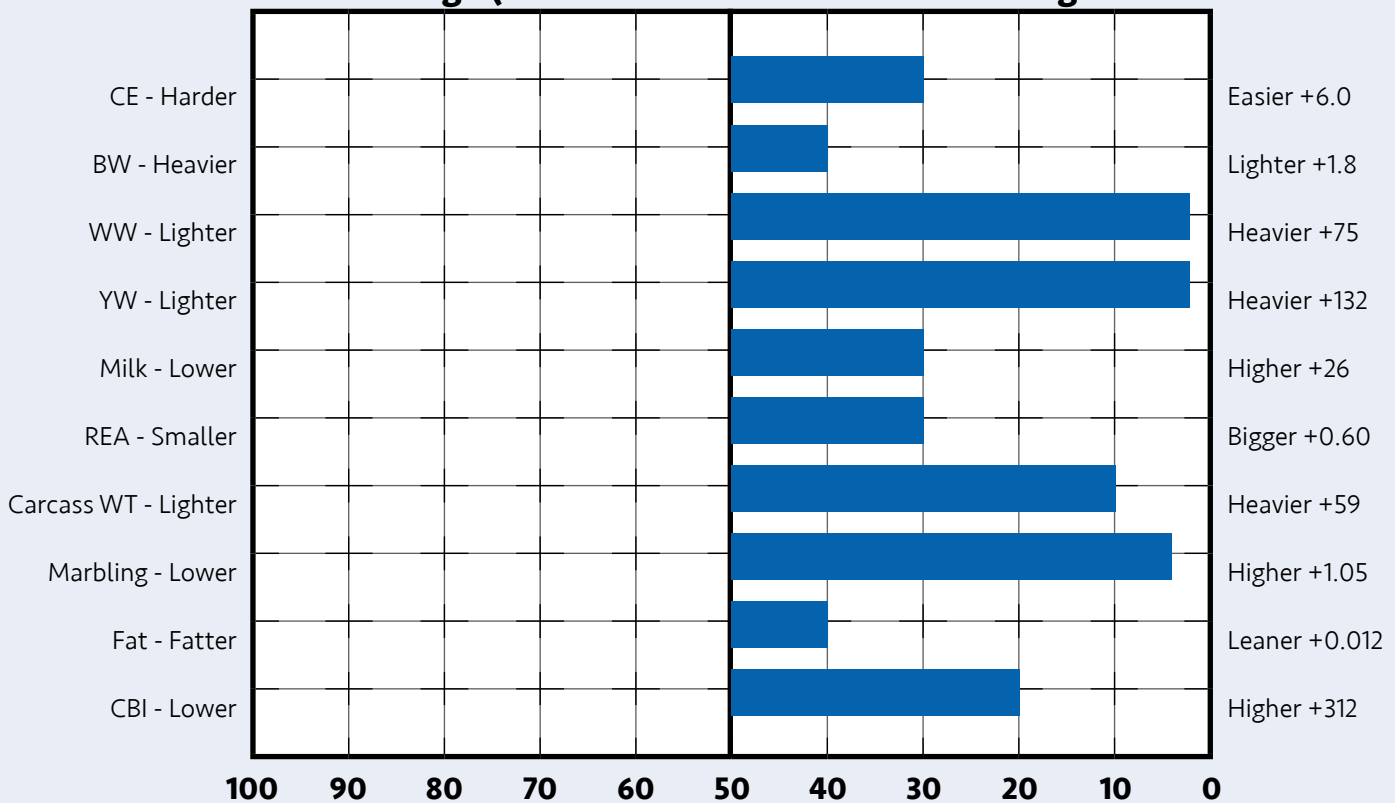

The sale offering continues to evolve at Cudlobe with New A.I. sires continually being used along with top end walking bulls the families feel are instrumental in their product. The summer tour hosted this year was another huge success with seeing the brood cows that these bulls selling are out of, what a powerful and uniform set of females. As usual hospitality was at its finest that day. Also, I attended the Cudlobe Influence Feeder Sale this past October and the customers that sold cattle day were walking away very satisfied. Huge congratulations to all involved.

The sale will be at the Stavely Hall like in 2021 and will start at 3 PM and will be a video sale. This will give you plenty of time to go to each of the farm sale day and do a final analysis of the bulls. Great Cudlobe hospitality with occur all day with a supper being served after the last lot sells. These families sure do take care of you, their customer, with 100% Satisfaction. That means everything nowadays, feeling confident you can buy into a program that has your back.

I am very proud to be working with the families of Cudlobe. OBI is here to help you with your selections and will be at the farms the day before and sale day if you need a hand on the phone or helping find your next walking bull or bulls.

See you Sale Day,
Mark Holowaychuk
OBI Livestock Ltd.

EPD Percentiles for 2023 Cudlobe Bulls Average (Based on Fall 2023 EPDs Black Angus)

50th Percentile is the Breed Average EPDs for 2022 Born Calves

Each Individual Bull that Cudlobe Angus is selling today has its own graph. Go to www.cdnangus.ca and you can take a look at each of them.

Another Reason Why CUDLOBE BULLS are LEADING the Way in the Angus Industry